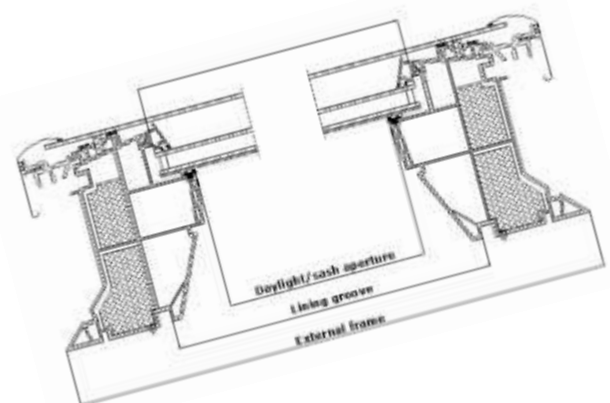

**Lining measurements**

Size	W x H mm
060060	559x559
080080	759x759
060090	559x859
090090	859x859
090120	859x1159
100100	959x959
100150	959x1459
120120	1159x1159

**External frame measurements**

Size	W x H mm
060060	780x780
080080	980x980
060090	780x1080
090090	1080x1080
090120	1080x1380
100100	1180x1180
100150	1180x1680
120120	1380x1380

( ) = Effective daylight area, m<sup>2</sup>

Flat roof window CFP with flat glass cover

- is a fixed (not opening) window – no ventilation is possible
- requires a roof pitch between 5° and 15°
- adds daylight to rooms with very little natural light
- adds a modern yet elegant look to the building
- meets all technical demands
- can be combined with vented flat roof windows for the ultimate combination of natural light and fresh air

**Width**

**Height**

**Glazing structure**

	<b>--73FQV</b>	<b>--73UT</b>
<b>Inner glass pane</b>	2 x 3 mm laminated float with low ε coating	2 x 3 mm laminated float with low ε coating
<b>Outer glass pane</b>	4 mm float with coating	4 mm float with coating
<b>Cavity</b>	14.5 mm	14.5 mm
<b>Glass panes</b>	Double	Double
<b>Gas filling</b>	Argon	Argon