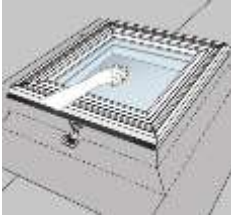

Cleaning and maintenance

To clean the outer pane of the insulating glass unit, remove the flat glass cover from the flat roof window.

Clean the flat glass cover with clean water only.

Do not add cleaners/detergents to the water (applies to both insulating glass unit and flat glass cover).

Exterior finish

Grey aluminium profiles	NCS standard colour: S 7500-N, Nearest RAL standard colour: 7043

Interior finish

White PVC profiles	NCS standard colour: S 0500-N, Nearest RAL standard colour: 9016