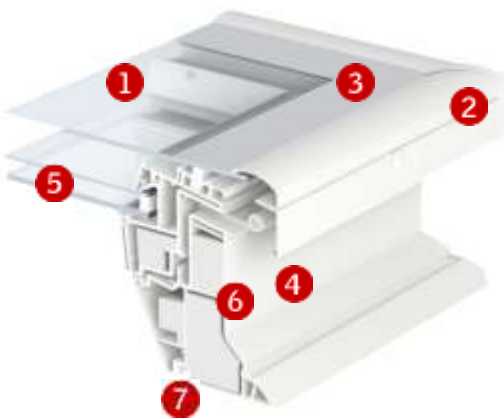

( ) = Effective daylight area, m<sup>2</sup>

Flat roof window CFP with flat glass cover

- is a fixed (not opening) window – no ventilation is possible
- requires a roof pitch between 5° and 15°
- adds daylight to rooms with very little natural light
- adds a modern yet elegant look to the building
- meets all technical demands
- can be combined with vented flat roof windows for the ultimate combination of natural light and fresh air

**Width**

**Height**

**Glazing structure**

	<b>--73FQV</b>	<b>--73UT</b>
<b>Inner glass pane</b>	2 x 3 mm laminated float with low ε coating	2 x 3 mm laminated float with low ε coating
<b>Outer glass pane</b>	4 mm float with coating	4 mm float with coating
<b>Cavity</b>	14.5 mm	14.5 mm
<b>Glass panes</b>	Double	Double
<b>Gas filling</b>	Argon	Argon

**Visible features**

Note! Illustration shows VELUX INTEGRA® flat roof window CVP

**1 Outer glass pane**

- 4 mm toughened glass pane
- provides significant rain noise reduction and excellent sound insulation
- protects the insulating glass unit
- easy-to-clean coating