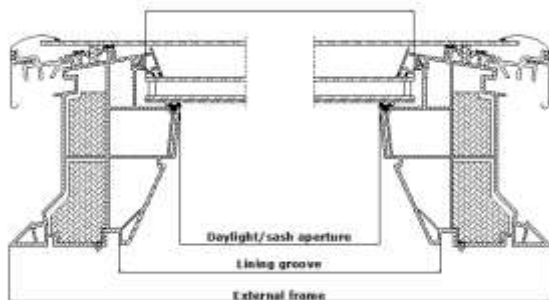

Available sizes and daylight area

	600 mm	800 mm	900 mm	1000 mm	1200 mm	1500 mm
600 mm	CFP 060060 (0.19)					
800 mm		CFP 080080 (0.40)				
900 mm	CFP 060090 (0.32)		CFP 090090 (0.54)			
1000 mm				CFP 100100 (0.70)		
1200 mm			CFP 090120 (0.76)		CFP 120120 (1.07)	
1500 mm				CFP 100150 (1.11)		

Lining measurements

Size	W x H mm
060060	559x559
080080	759x759
060090	559x859
090090	859x859
090120	859x1159
100100	959x959
100150	959x1459
120120	1159x1159

External frame measurements

Size	W x H mm
060060	780x780
080080	980x980
060090	780x1080
090090	1080x1080
090120	1080x1380
100100	1180x1180
100150	1180x1680
120120	1380x1380

( ) = Effective daylight area, m²

Flat roof window CFP with flat glass cover

- is a fixed (not opening) window – no ventilation is possible
- requires a roof pitch between 5° and 15°
- adds daylight to rooms with very little natural light
- adds a modern yet elegant look to the building
- meets all technical demands
- can be combined with vented flat roof windows for the ultimate combination of natural light and fresh air

Width

Height